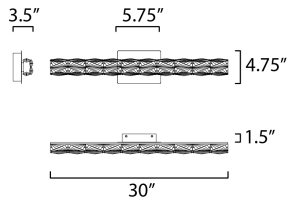

PRODUCT DESCRIPTION

Rectangular Beveled Crystals are banded together to form soft square cylinders which are illuminated by LED that creates a brilliant lighting effect. Some items include metal chassis of Black which frame the crystal for a beautiful silhouette.

MEASUREMENTS

DIMENSION : 30" L 5.5" H x 3.25" Ext
 BACK PLATE : 4.75" W x 1.5" H x 15" HCO
 HANGING WEIGHT : 5.98 lb

LAMPING

INPUT VOLTAGE : 120V
 LUMENS : 2,420 Rated (1,532 Del.)
 BULB : 1 x 23W LED PCB Integrated , 23W Total
 BULB INCLUDED : (Integrated)
 DIMMABLE : Triac CL or ELV
 CRI : 90+ CRI
 COLOR_TEMP : 3000K
 LIGHTING_DIRECTION : Omni